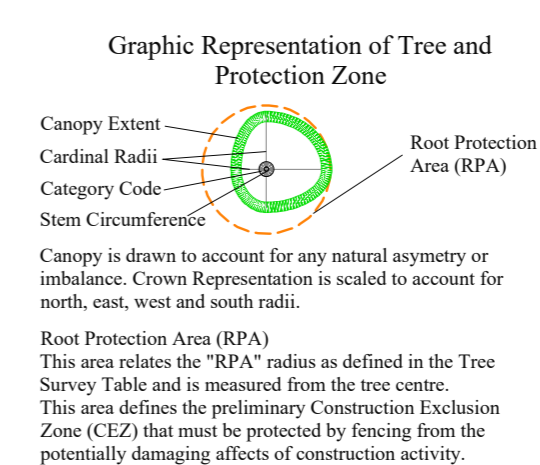

This Drawing Must Be Read in Conjunction with the Associated Arboricultural Report

Ashgrove House  
Kill Avenue  
Dun Laoghaire  
Co Dublin

Tel. 01-2804839  
Mob. 086-3819011  
e-mail - thetreefile@eircom.net

-  Category "A" Trees (Green Button)
-  Category "B" Trees (Blue Button)
-  Category "C" Trees (Gray Button)
-  Category "U" Trees (Red Button)
-  Hedges

Client: Castlethorn Construction  
Scale: 1:1000 Date: September 2020  
Project: Tree Survey, Proposed Development at, Dunshaughlin, Co Meath  
Description: Tree Constraints Plan  
Drawing Title: Dunshaughlin Tree Constraints Plan